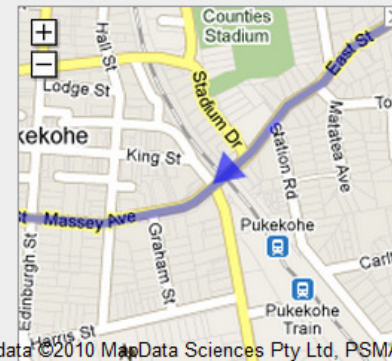

go 400 m
total 7.4 km

Map data ©2010 MapData Sciences Pty Ltd, PSMA

5. Continue onto **Wesley St**
Go through 1 roundabout
About 1 min