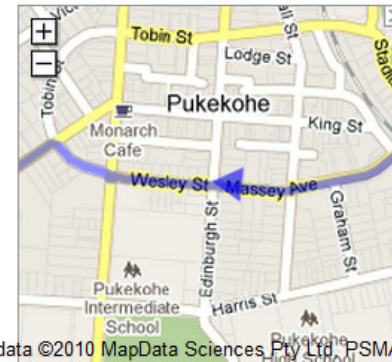

Directions to Balle Bros Fresh Produce  
166 Heights Road, Pukekohe, New Zealand  
(09) 237 0880

About 33 Km – 22 minutes from Exit 471 Bombay off-ramp of SH1

Map data ©2010 MapData Sciences Pty Ltd, PSMA

1. Head **west** on **Mill Rd** toward **Harrisville Rd**  
About 2 mins

Map data ©2010 MapData Sciences Pty Ltd, PSMA

go 2.2 km  
total 2.2 km

2. Continue onto **Pukekohe East Rd**  
About 3 mins

Map data ©2010 MapData Sciences Pty Ltd, PSMA

go 3.4 km  
total 5.6 km

3. Continue onto **East St**  
About 2 mins

go 1.4 km  
total 7.0 km

Map data ©2010 MapData Sciences Pty Ltd, PSMA

4. Continue onto **Massey Ave**  
About 1 min

go 400 m  
total 7.4 km

Map data ©2010 MapData Sciences Pty Ltd, PSMA

5. Continue onto **Wesley St**  
Go through 1 roundabout  
About 1 min

go 350 m  
total 7.8 km

Map data ©2010 MapData Sciences Pty Ltd, PSMA

6. At the roundabout, take the **1st** exit onto **West St**  
About 1 min