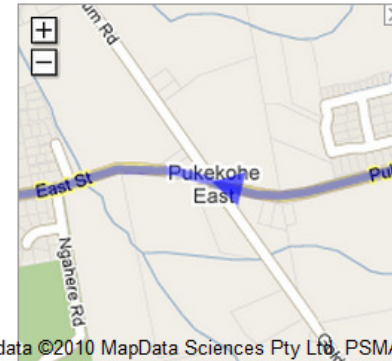

go 1.4 km
total 7.0 km

Map data ©2010 MapData Sciences Pty Ltd, PSMA

4. Continue onto **Massey Ave**
About 1 min