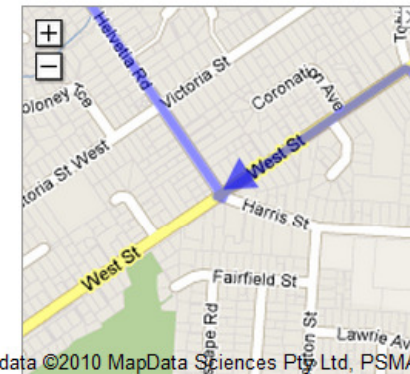

Directions to Balle Bros Fresh Produce  
166 Heights Road, Pukekohe, New Zealand  
(09) 237 0880

About 33 Km – 22 minutes from Exit 471 Bombay off-ramp of SH1

Map data ©2010 MapData Sciences Pty Ltd, PSMA

1. Head **west** on **Mill Rd** toward **Harrisville Rd**  
About 2 mins

Map data ©2010 MapData Sciences Pty Ltd, PSMA

go 2.2 km  
total 2.2 km

2. Continue onto **Pukekohe East Rd**  
About 3 mins

Map data ©2010 MapData Sciences Pty Ltd, PSMA

Map data ©2010 MapData Sciences Pty Ltd, PSMA

5. Continue onto **Wesley St**  
Go through 1 roundabout  
About 1 min

go 350 m  
total 7.8 km

Map data ©2010 MapData Sciences Pty Ltd, PSMA

6. At the roundabout, take the **1st** exit onto **West St**  
About 1 min

go 450 m  
total 8.3 km

Map data ©2010 MapData Sciences Pty Ltd, PSMA

7. At the roundabout, take the **3rd** exit onto **Helvetia Rd**  
About 4 mins

go 2.0 km  
total 10.3 km

Map data ©2010 MapData Sciences Pty Ltd, PSMA