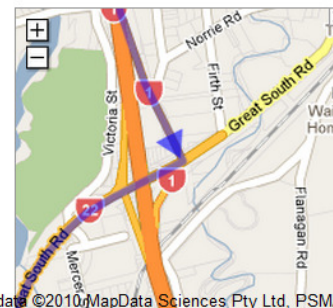

Directions to Balle Bros Fresh Produce
166 Heights Road, Pukekohe, New Zealand
(09) 237 0880
About 14.5 Km – 15 minutes from the Drury off-ramp of SH1

1. Head **south** on **Southern Mwy**

go 450 m
total 450 m

Map data ©2010 MapData Sciences Pty Ltd, PSMA

2. Take the exit toward **Great South Rd**
Exit from Drury Off-Ramp – Exit 461

go 400 m
total 900 m

Map data ©2010 MapData Sciences Pty Ltd, PSMA

3. Turn **right** at **Great South Rd**
heading to Karaka Road

go 750 m
total 1.6 km

Map data ©2010 MapData Sciences Pty Ltd, PSMA

4. Continue onto **Karaka Rd**
About 5 mins

Map data ©2010 MapData Sciences Pty Ltd, PSMA

go 6.4 km
total 8.0 km

5. Turn **left** at **Paerata Rd**
About 3 mins

 **Balle Bros Fresh Produce**
166 Heights Road, Pukekohe 2676, New Zealand -
(09) 237 0880

Map data ©2010 MapData Sciences Pty Ltd, PSMA

Exit 461 Drury
Off-ramp

Balle Bros Fresh
Produce
166 Heights Road,
Pukekohe